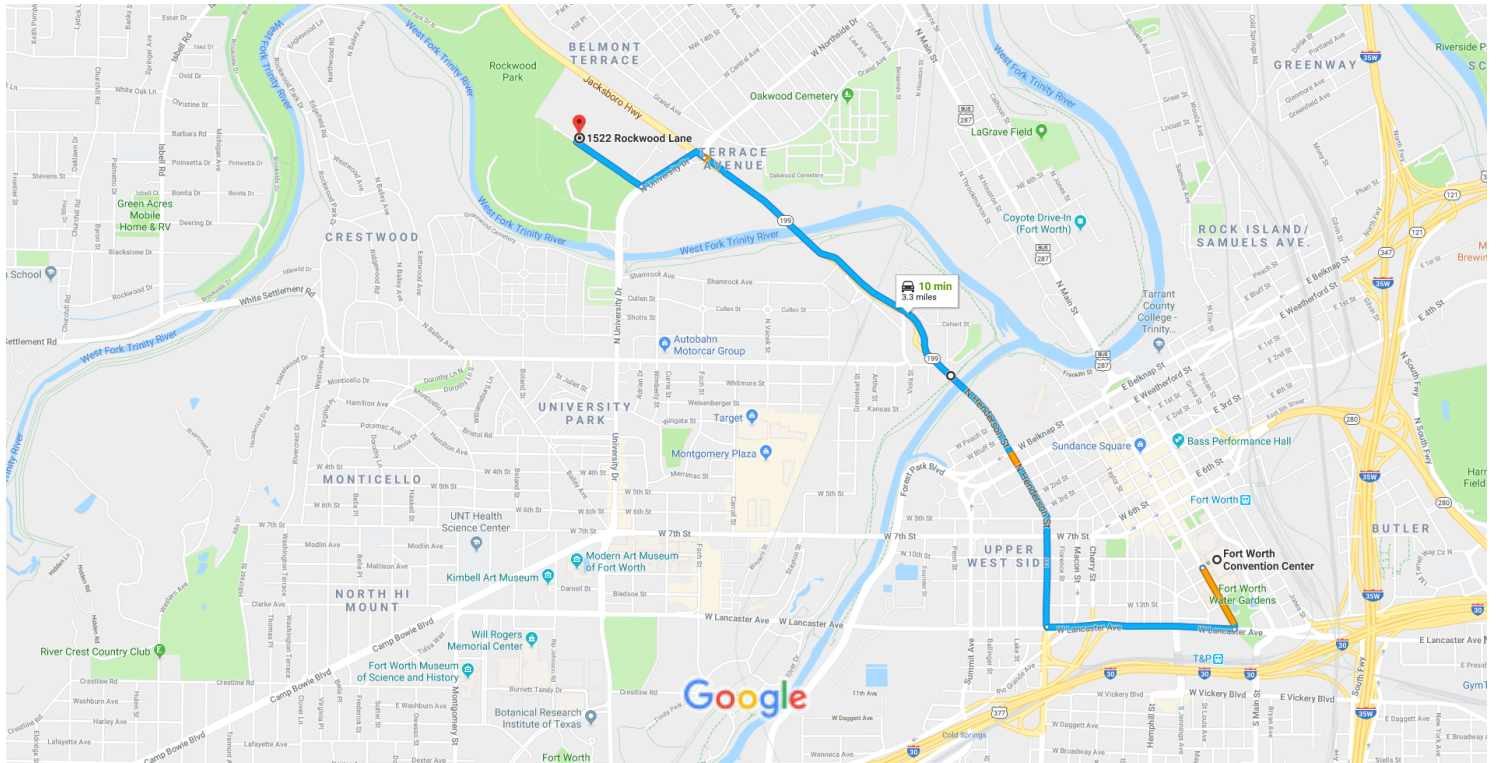

fort worth convention center to 1522 Rockwood Ln, Fort Worth, TX 76114

Drive 3.3 miles, 10 min

Map data ©2018 Google 1000 ft

Fort Worth Convention Center

1201 Houston St, Fort Worth, TX 76102

- ↑ 1. Head southeast on Houston St toward 12th St 0.2 mi
- ↘ 2. Turn right onto W Lancaster Ave 0.6 mi
- ↘ 3. Turn right onto TX-199/Henderson St
 - i Continue to follow TX-199
 - i Pass by 7-Eleven (on the right in 0.6 mi)2.0 mi
- ↙ 4. Turn left onto N University Dr 0.2 mi
- ↘ 5. Turn right onto Rockwood Ln
 - i Destination will be on the right0.3 mi

1522 Rockwood Ln

Fort Worth, TX 76114

These directions are for planning purposes only. You may find that construction projects, traffic, weather, or other events may cause conditions to differ from the map results, and you should plan your route accordingly. You must obey all signs or notices regarding your route.